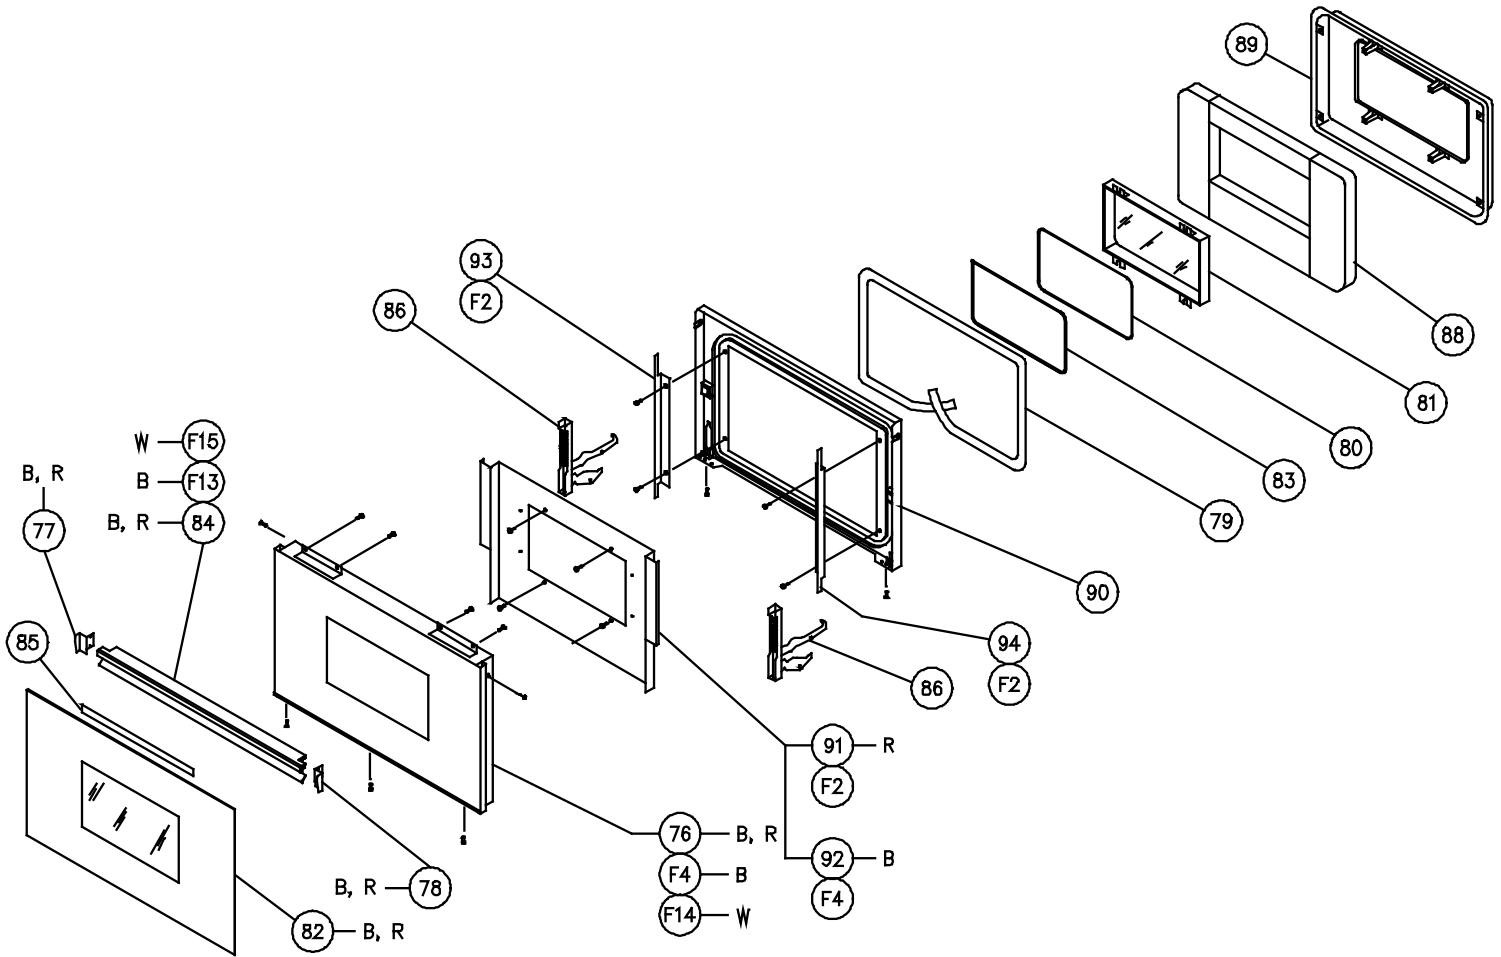

The Life of the Kitchen.®

PARTS CATALOG

CPTS/CPTD Wall Oven

IMPORTANT: This product may have some parts that are **No Longer Available (NLA)**. If the part you need is no longer available, please contact Dacor for a possible solution:

DACOR CARES PROGRAM NLA Part Locator Service

Customer Contact Number:

(800) 793-0093 ex. 2813
Hours: 6:00 AM - 5:00 PM Pacific Time

Service Agent/Technician Contact Number:

(800) 793-0093 ex. 3814
Hours: 7:00 AM - 4:00 PM Pacific Time

Web Inquiries: www.dacor.com/dacorcares **Email Inquiries:** dacorcares@dacor.com

Please provide the following information:

- Your name and phone number
- Product model number
- Product serial number
- The part number(s) you need

Page #	Description
2	Door Components
3	Double Oven Chassis
4	Upper Oven Components
5	Lower Oven Components (Convection)
6	Lower Oven Components (Non-Convect)
7	Parts List

Revised 12-09-2013

CPTS/CPTD Wall Oven Door Components

Part no longer available? Contact Dacor: (800) 793-0093 ex. 3814